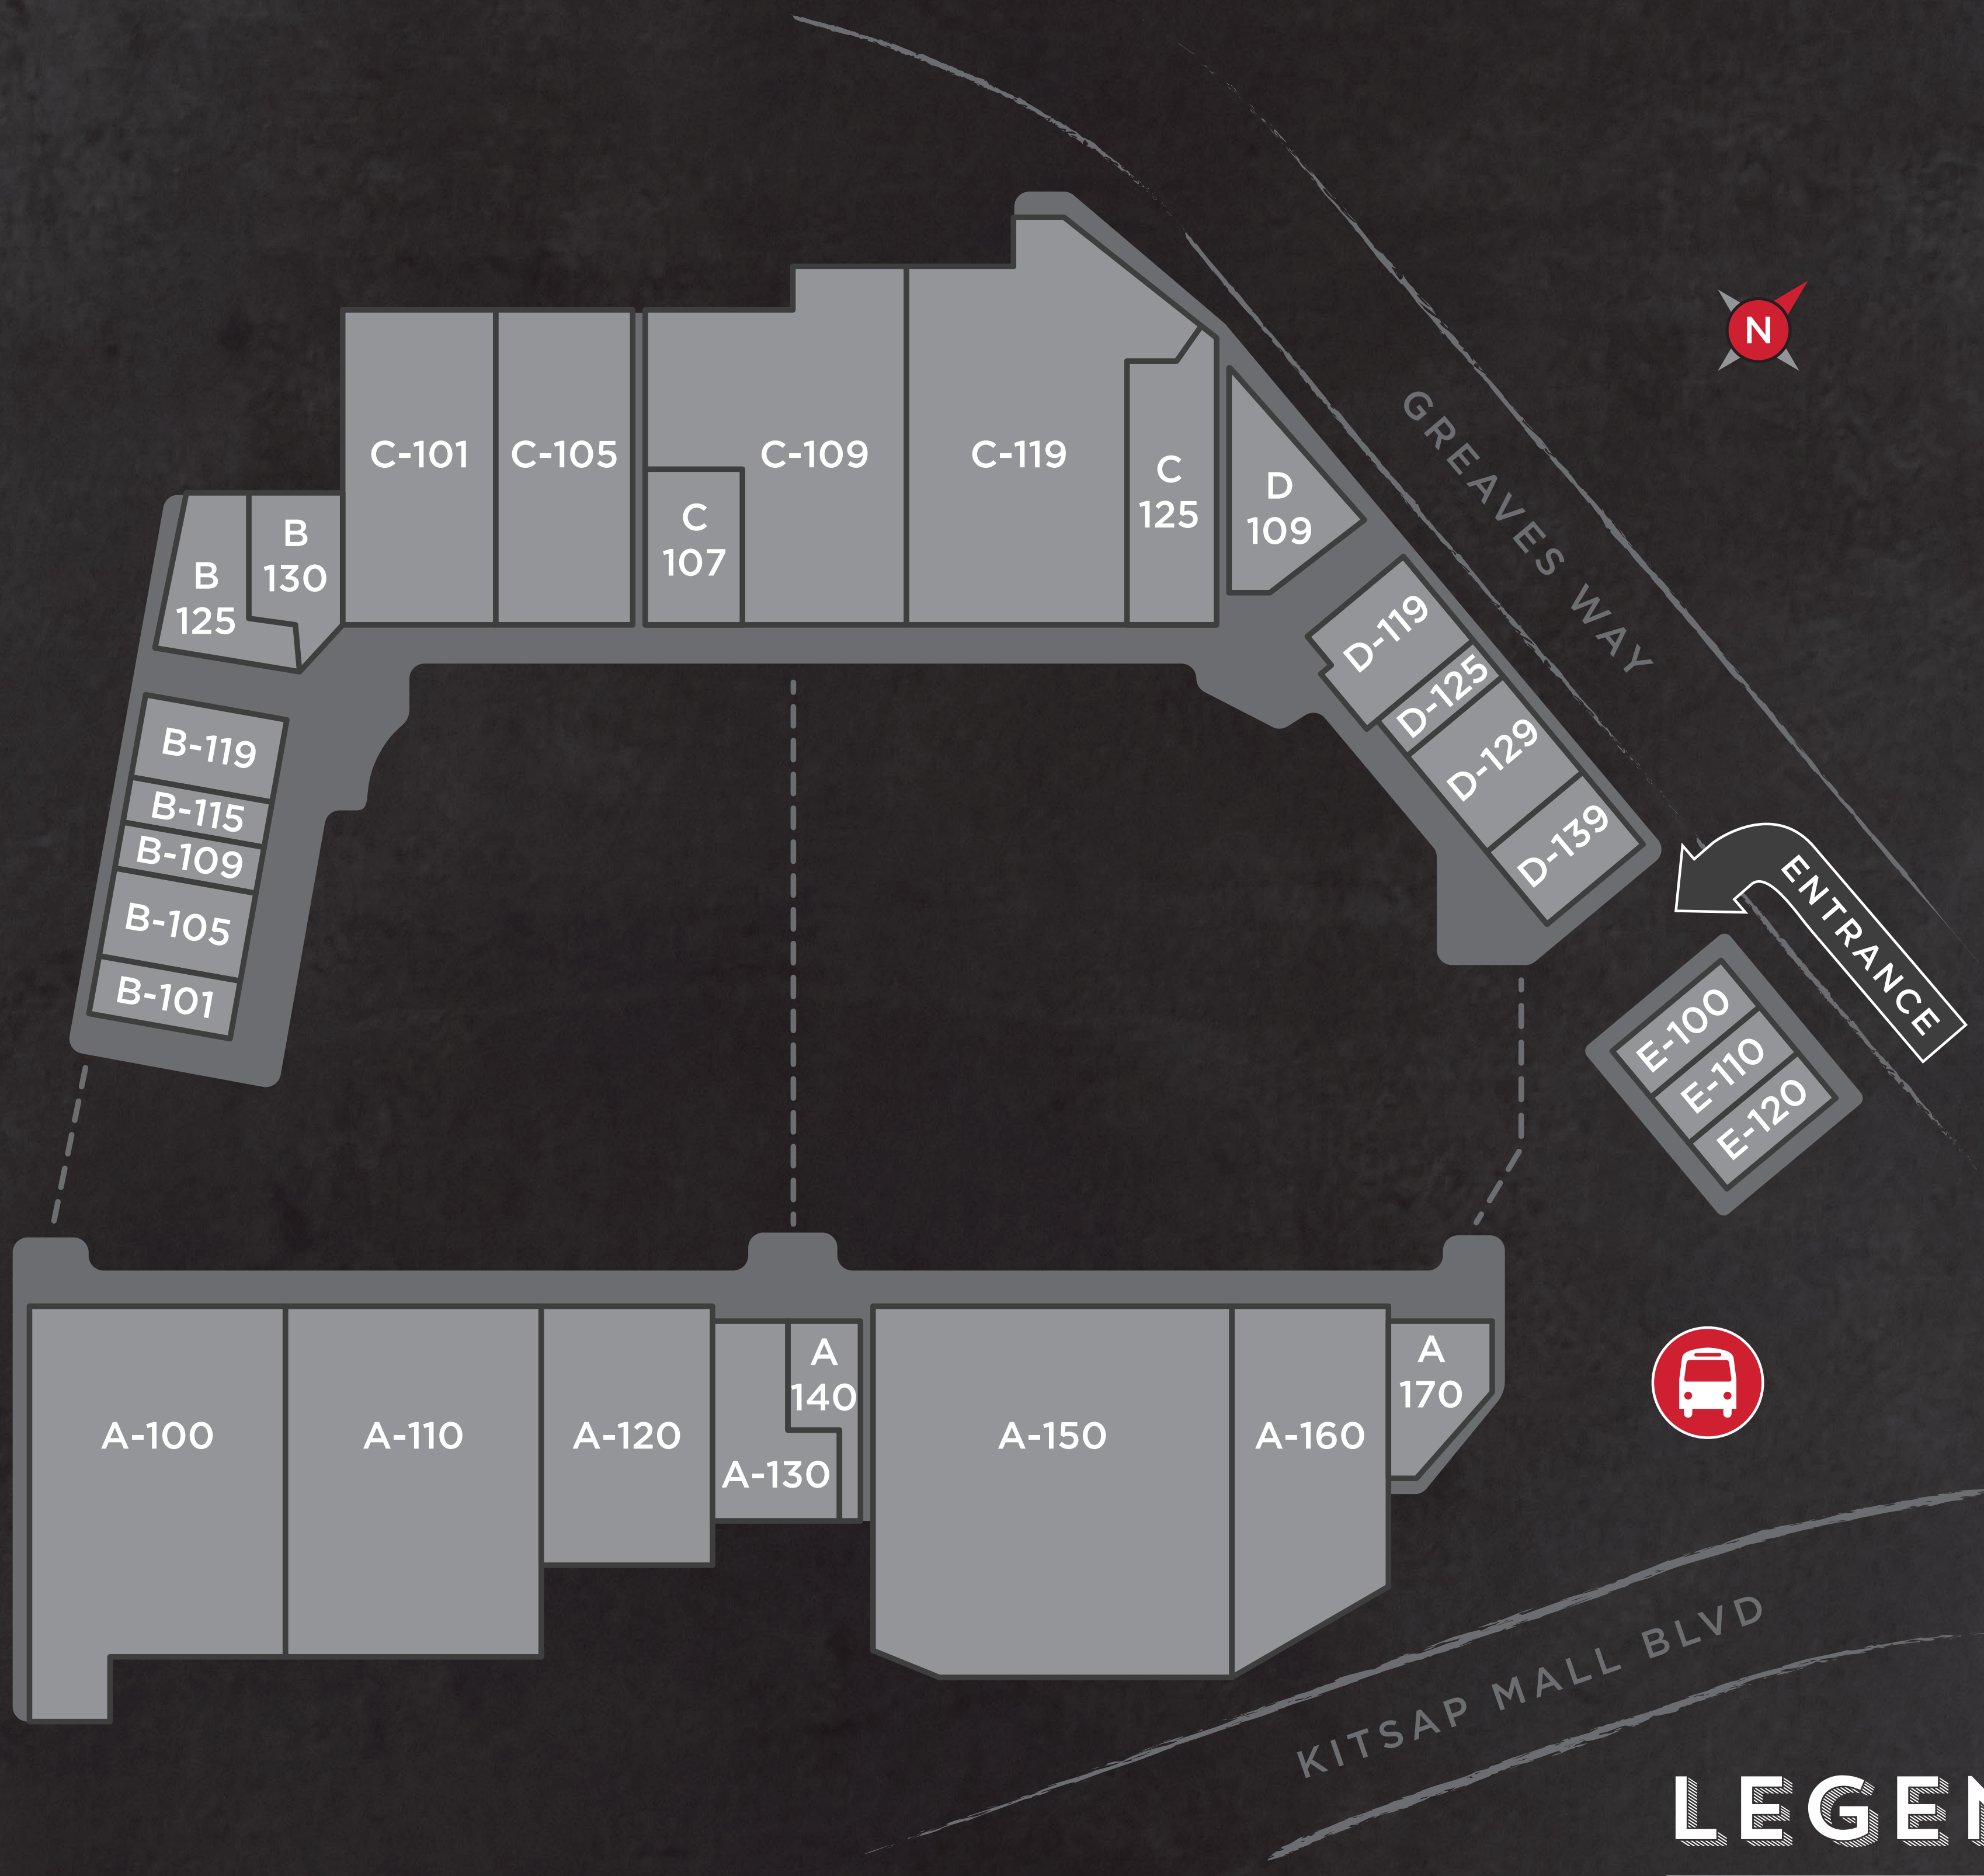

ALWAYS TAKE THE SCENIC ROUTE

LEGEND

 BUS STOP

DIRECTORY

A-100	HOMEGOODS	B-109	JERSEY MIKE'S	C-125	MUD BAY
A-110	TOTAL WINE & MORE	B-115	AT&T	D-109	TRAPPER'S SUSHI
A-120	ULTA BEAUTY	B-119	MOD PIZZA	D-119	BLAZING ONION
A-130	CARTER'S OSHKOSH	B-125	TREK BICYCLE	D-125	PURPOSE BOUTIQUE
A-140	VISIONWORKS	B-130	GENE JUAREZ SALON	D-129	VERIZON
A-150	SPROUTS	C-101	LA-Z-BOY	D-139	WAFFLE STOP
A-160	OLD NAVY	C-105	DSW	E-100	JOHNNY COFFEE
A-170	SLEEP NUMBER	C-107	XFINITY	E-110	THE HABIT BURGER GRILL
B-101	CHIPOTLE	C-109	MARSHALLS	E-120	CRUMBL COOKIES
B-105	SILVERDALE SMILES	C-119	SIERRA		T-MOBILE